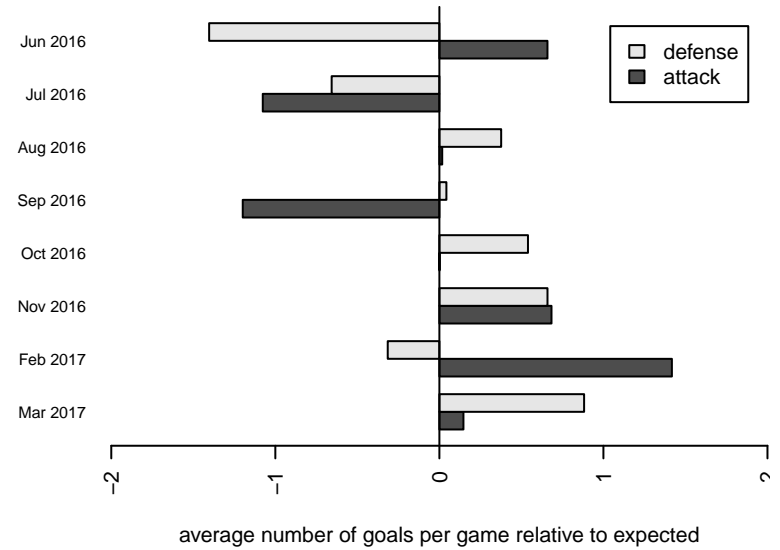

Performance relative to 13 month average