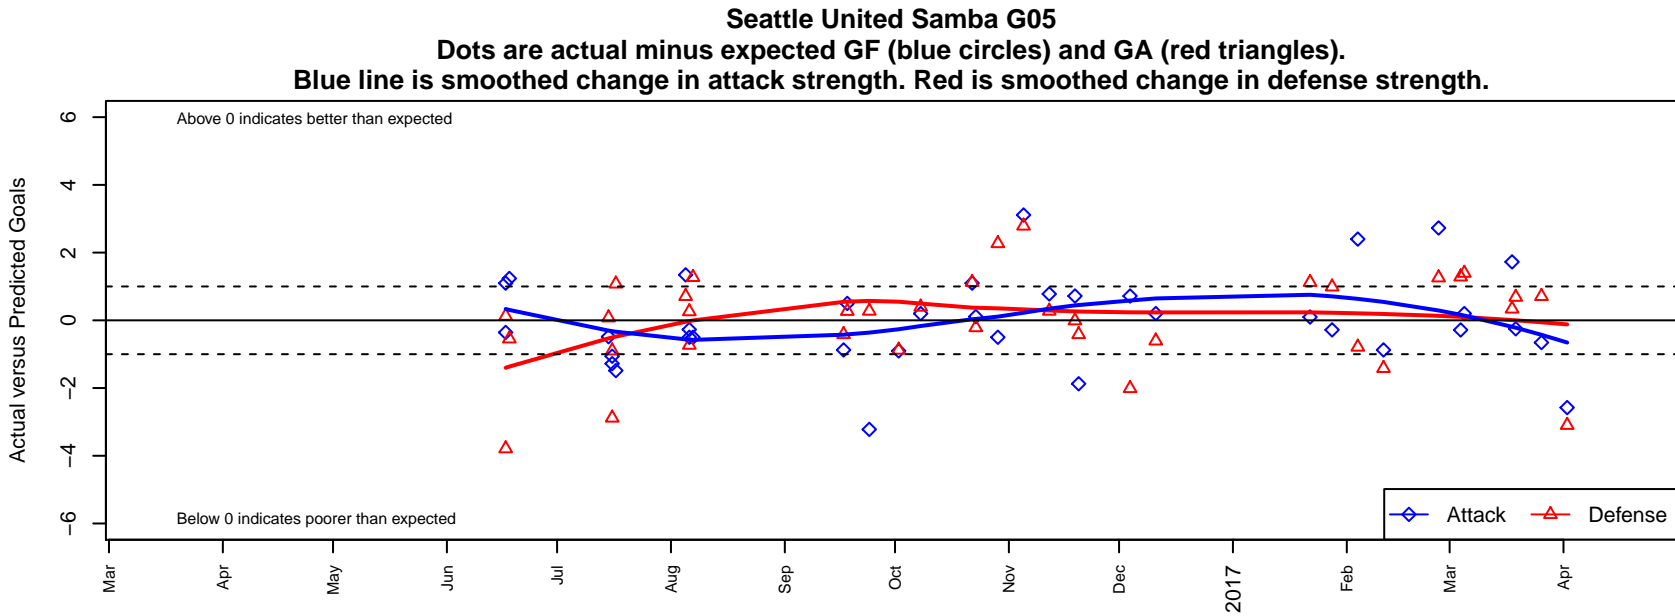

Seattle United Samba G05

Seattle United Premier
 Seattle, WA
 G05 total strength=837
 attack=1.38 defense=0.94
 fall league = RCL G05 Div 3 9Aside
 spr league = Win RCL G05 Div 3

alt names used:
 Seattle United G05 Samba
 SEATTLE UNITED G05 SAMBA (WA)
 Seattle United G05 Samba C
 SU G05 Samba
 Seattle United G05 Samba C
 Seattle United G05 Samba C

**attack and defense variance (black dot)
relative to other teams
and top 10 in region**

**attack and defense rating
relative to others at age
and all opponents in last 13 months**

Performance relative to 13 month average