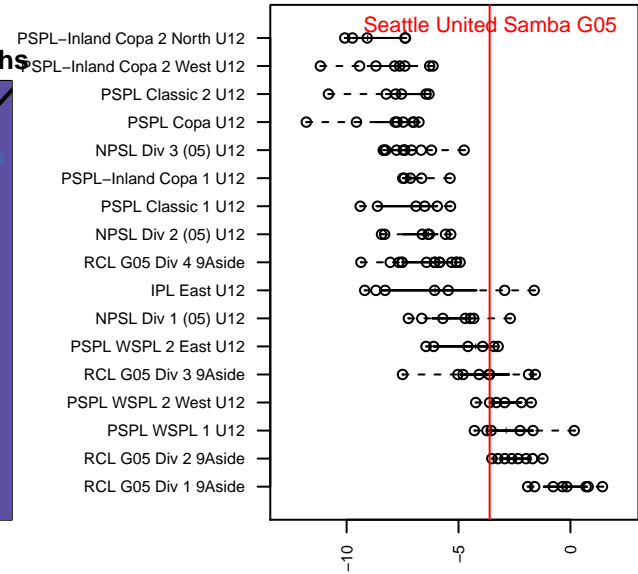

Seattle United Samba G05

Seattle United Premier
 Seattle, WA
 G05 total strength=837
 attack=1.38 defense=0.94
 fall league = RCL G05 Div 3 9Aside
 spr league = Win RCL G05 Div 3

alt names used:
 Seattle United G05 Samba
 SEATTLE UNITED G05 SAMBA (WA)
 Seattle United G05 Samba C
 SU G05 Samba
 Seattle United G05 Samba C
 Seattle United G05 Samba C

Venues played:
 2016 Rainier Challenge Copa U12
 2016 Beaverton Cup GU12 Silver
 2016 WA Rush Cup G05 Silver 9v9 U12
 2016 RCL G05 Div 3 9Aside
 2016 Win RCL G05 Div 3
 2016 WYS Presidents Cup G05 Division 2

**attack and defense variance (black dot)
relative to other teams
and top 10 in region**

**attack and defense rating
relative to others at age
and all opponents in last 13 months**

Performance relative to 13 month average