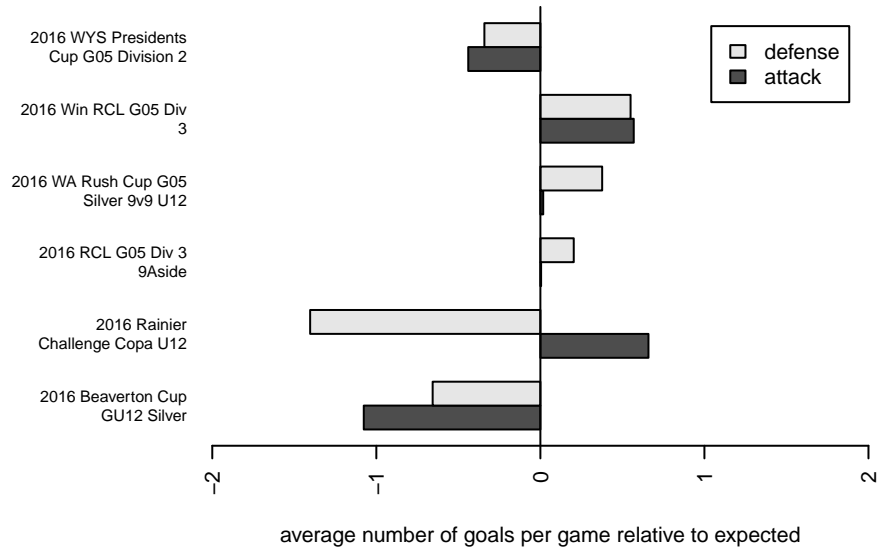

Seattle United Samba G05

Seattle United Premier
 Seattle, WA
 G05 total strength=837
 attack=1.38 defense=0.94
 fall league = RCL G05 Div 3 9Aside
 spr league = Win RCL G05 Div 3

alt names used:
 Seattle United G05 Samba
 SEATTLE UNITED G05 SAMBA (WA)
 Seattle United G05 Samba C
 SU G05 Samba
 Seattle United G05 Samba C
 Seattle United G05 Samba C

Venues played:
 2016 Rainier Challenge Copa U12
 2016 Beaverton Cup GU12 Silver
 2016 WA Rush Cup G05 Silver 9v9 U12
 2016 RCL G05 Div 3 9Aside
 2016 Win RCL G05 Div 3
 2016 WYS Presidents Cup G05 Division 2

**attack and defense variance (black dot)
relative to other teams
and top 10 in region**

**attack and defense rating
relative to others at age
and all opponents in last 13 months**

Performance relative to 13 month average